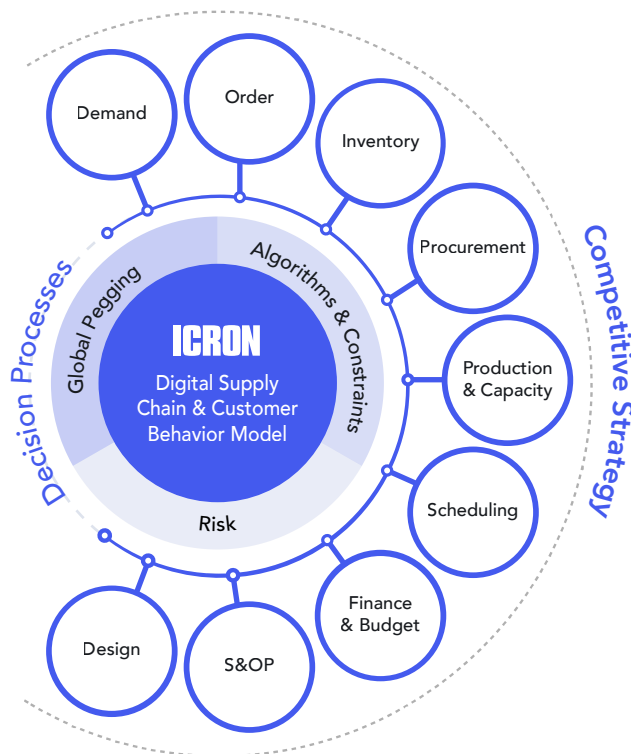

Customer Centric Supply Chain Planning

How effectively an organization makes and executes decisions correlates consistently to its financial performance and customer experience. In an environment where disruptions have become normal, it is imperative for organizations to make sound planning decisions for a resilient and sustainable future.

ICRON Customer Centric Supply Chain Planning delivers a powerful planning and decision-centric optimization platform – allowing organizations to make the best business decisions by aligning all strategic, tactical, and operational level planning to solve any supply chain planning problem.

Through comprehensive and AI-powered solutions, ICRON provides a key ingredient for establishing a true customer-centric supply chain for businesses by embedding real-time market signals and customer information into all supply chain activities and processes – allowing you to put your customer at the heart of your decision making.